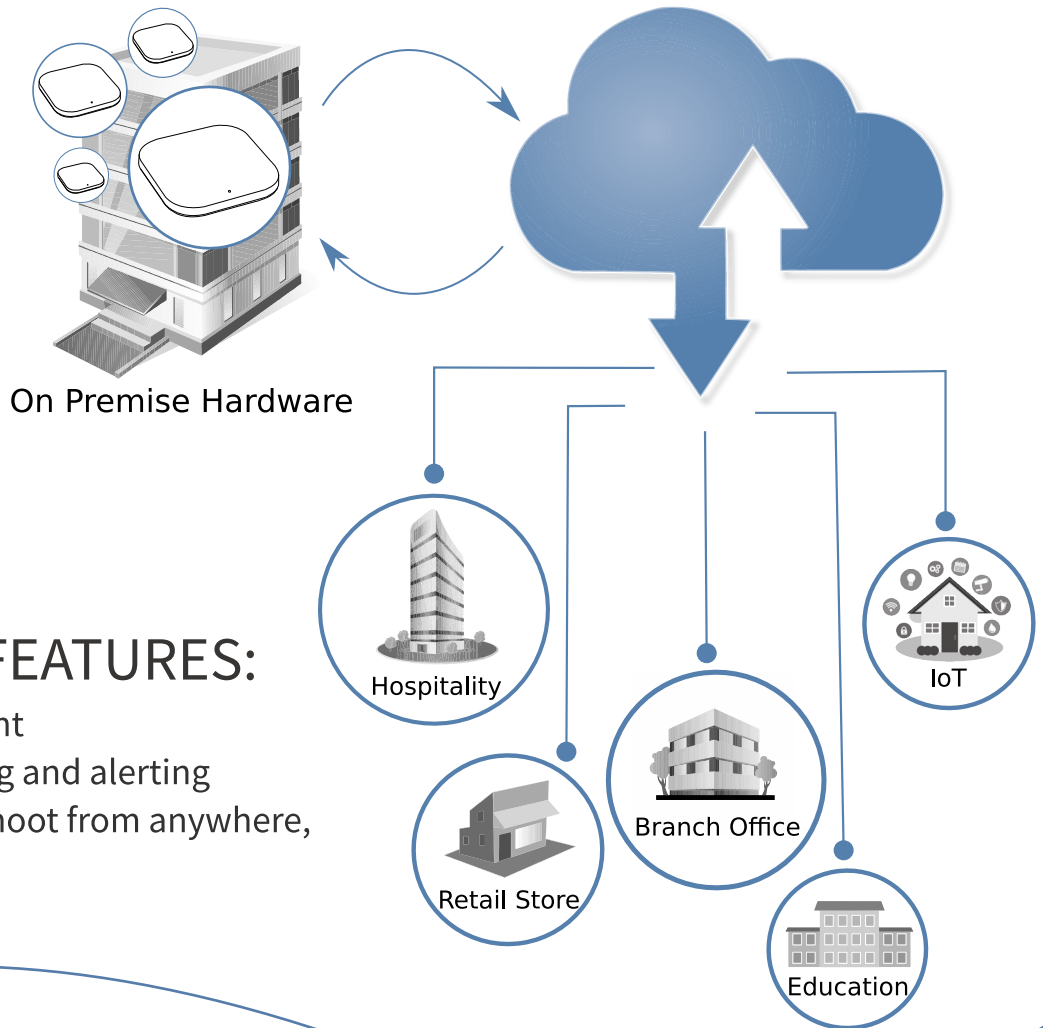

NETWORK AS A SERVICE (NaaS)

HIGHLIGHTS:

- Access Control
- Presence Data
- Guest WiFi
- Advertising
- Proximity Marketing
- VPN

CLOUD KEY FEATURES:

- Zero touch deployment
- Automated monitoring and alerting
- Manage and troubleshoot from anywhere, anytime

INDUSTRY LEADING SOFTWARE AND PRODUCTS

Affordable Network Solution

Plasma Cloud offers an affordable turnkey solution to cover all needs in and around your network. WiFi Access Points and Switches in various sizes to fit your needs & budget bundled with free & powerful cloud management.

Best In-Class Cloud

Plasma Cloud's technology team has built the fastest and most scalable network management cloud system. Our experts have put in their combined experience to develop a truly unique product that will impress you in many ways.

Simplicity is Key

Plasma Cloud is designed for the needs of those tired of endless manual tweaking and cumbersome monitoring. Our smart software is designed to minimize setup effort to the essential and get you started in no time!

White-Label Dashboard

Our dashboard is the reference web interface. It is designed to be highly customizable, both for branding and adaptation purposes as well as for the end-user.